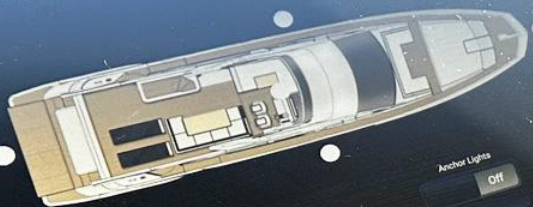

Raymarine

Navigation

Anchor Lights Off

Navigation Lights Off

STARBOARD ON INT

PORT Off INT

Engine Room Temp 95.6 F

Fresh Water

A blue icon of a water tap with a single drop of water falling from it.

Black Water

Pump Off

A blue icon of a water drop with a wavy line underneath, representing wastewater.

Grey Water

Pump Off

AUTO Off

A blue icon of a water drop with a wavy line underneath, representing greywater.

Total FUEL

A blue icon of a fuel pump nozzle.

Bilges

A blue icon of a bilge pump.

Power

A blue icon of a lightning bolt.

Navigation

A blue icon of a sun with rays.

AirCon

A blue icon of a snowflake.

Alarms

A blue icon of a bell.

Settings

A blue icon of a gear.

Extracorp

Fans AUTO Off

Extracorp ON

Blowers ON

Four circular buttons: green, red, red, and green.

Two ignition switches with keys hanging from them.